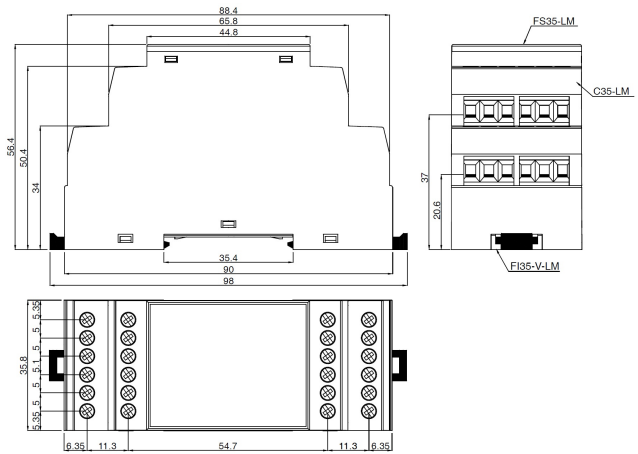

CEM35-V-LM

GENERAL INFORMATION

- pitch -
- Height -
- Depth -
- Dimensional class - Alta
- Wire section -
- Clamp opening size -
- Wire stripping -
- Operating temperature -

ELECTRICAL CHARACTERISTICS

- Current -
- Voltage -
- Test Voltage -

MECHANICAL CHARACTERISTICS

- Screw -
- Recommended torque -

APPROVALS DATA

Current	-	-	-
Voltage	-	-	-
Wire section	-	-	-
Torque	-	-	-
FILE	-	-	-

MATERIALS

- Housing - PA - UL 94 V0
- Screw -
- Clamp -
- Terminal -
- SCIP Number -